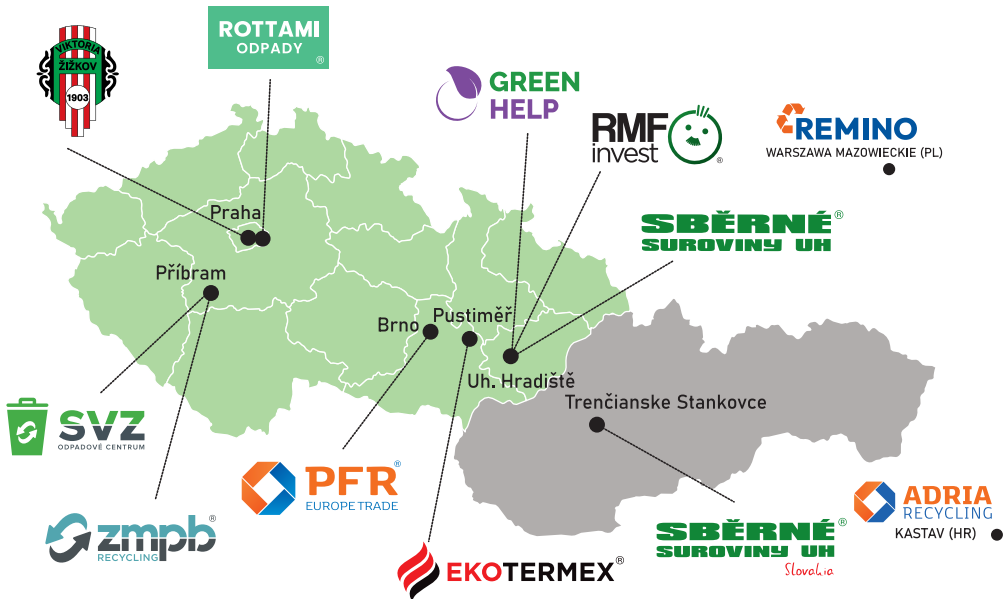

One group

ONE FAMILY

HIGH-VOLTAGE ROUTE

**SBĚRNÉ
SUROVINY UH**

Implementation Period: 2021

Investor: ČEPS a.s.

Location: VÝŠKOV-BABYLON

Demolition of high-voltage poles along a forty kilometer section. Incineration services. Work with hydraulic shears. Purchase and transportation of metal waste totaling 600 tons. Disposal and removal of ceramic insulators.

One group

ONE FAMILY

CITY BYPASS

SBĚRNÉ[®]
SUROVINY UH

Implementation Period: 2024

Investor: ŘSD

Location: PARDUBICE

Removal of illegal dumping in the construction project. Excavation, sorting, transportation, and disposal of hazardous and municipal waste. Total volume: 15,000 tons.

One group

ONE FAMILY

WE PROVIDE COMPREHENSIVE SERVICES IN WASTE MANAGEMENT

- Waste Collection
- Waste Recycling
- Waste Disposal
- Waste Removal
- Delivery of Waste Containers
- Transport
- Environmental consulting

ADRIA Recycling d.o.o.

Kastav (Grad Kastav), Rubeši 17A
Croatia
+385 994 965 916
www.adriarec.hr

GREEN HELP s.r.o.

náměstí Míru 709,
686 01 Uherské Hradiště
+420 602 555 143
www.grhe.cz

**COMPREHENSIVE
SERVICES
IN WASTE
MANAGEMENT**