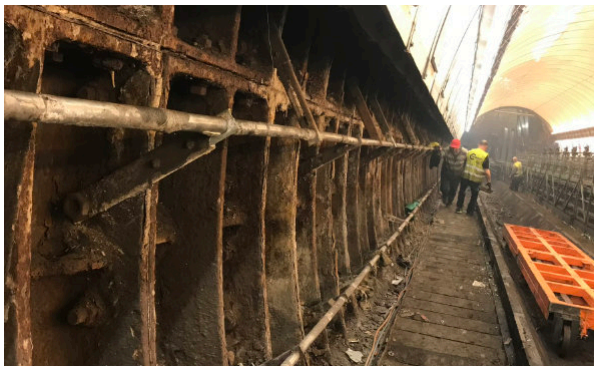

One group

ONE FAMILY

GAS HOLDER MAN OSTRAVA

Implementation Period: 2021

Investor: ČEZ ENERGETICKÉ SLUŽBY, s.r.o.

Location: OSTRAVA

**SBĚRNÉ
SUROVINY UH**

Disposal of one of the last gas holders, standing at 72 meters tall, in the Czech Republic. Cranes, excavators, trucks, and all equipment from the RMF Invest group that collaborated on the project. A total of 1,727 tons of metal waste, construction debris, and hazardous waste were extracted from the contract.